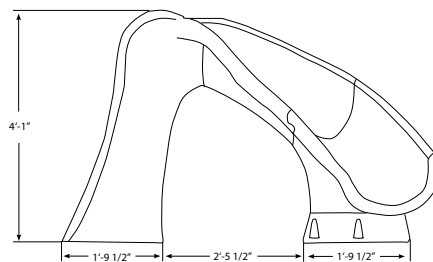

FOOTPRINT

Actual product colors vary slightly.

All installations must meet applicable codes and installation must be completed in accordance with S.R.Smith written instructions.

Model No.	Curve	Color
698-209-58123	RT	Sandstone
698-209-58124	RT	Gray Granite
698-209-58110	RT	Taupe