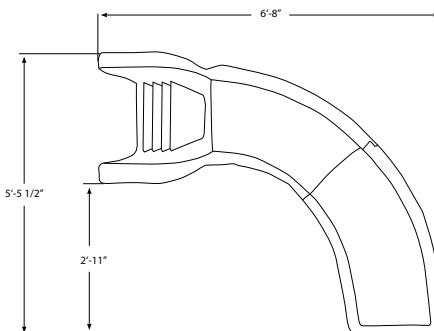

## Cyclone™

SMALL SLIDE. BIG FUN!

The Cyclone™ is our smallest slide but is packed with big fun for kids! Designed to fit on virtually any inground pool, this slide has a compact footprint that fits on limited deck spaces.

- Now with water!
- Only 4'1" tall to the handrails—a low-profile design fits anywhere
- Unique surface doesn't require built-in water!
- Only requires 42" of water depth
- Available in right curve.
- Enclosed ladder—for added safety
- Sturdy, rotomolded construction—for strength and durability
- Accommodates children up to 175 lbs.
- This Slide Fully Complies with U.S. Consumer Product Safety Commission's Safety Standard For Swimming Pool Slides (16 CFR 1207)

## FOOTPRINT

Actual product colors vary slightly.

All installations must meet applicable codes and installation must be completed in accordance with S.R.Smith written instructions.

Model No.	Curve	Color
698-209-58123	RT	Sandstone
698-209-58124	RT	Gray Granite
698-209-58110	RT	Taupe