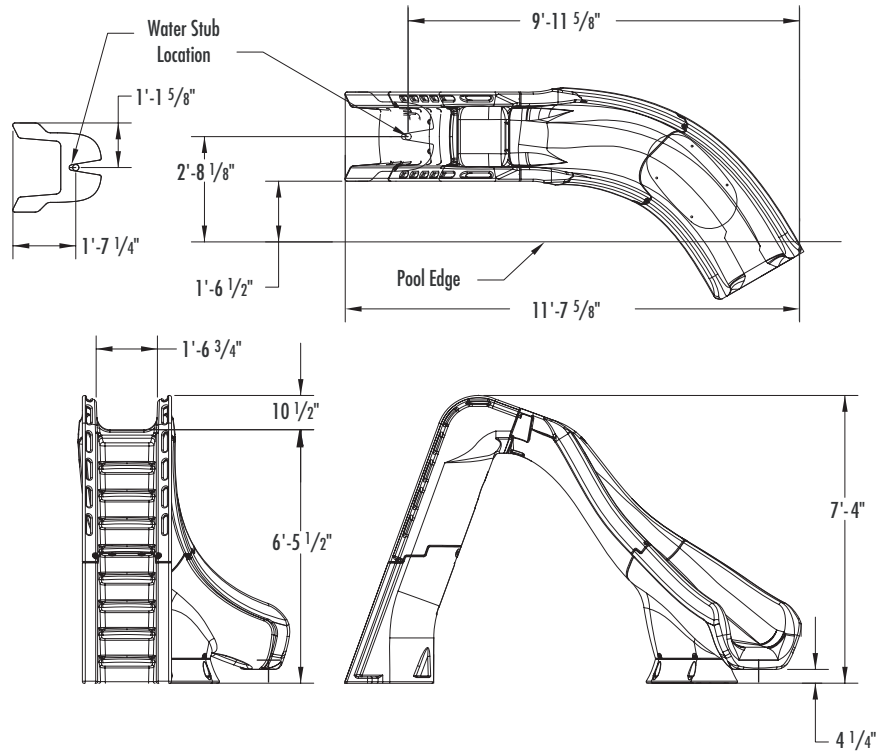

TYPHOON

Typhoon

The newest addition to our rotomolded family of slides (Cyclone, Typhoon and TurboTwister) means now you'll have a slide to sell with every pool.

- 7'4" tall at the top of the handrails
- GrandRapids water delivery system (20 gpm) — big sliding fun
- Available in right and left curves
- Rotomolded construction for strength and durability
- Accommodates sliders up to 275 pounds
- Enclosed ladder and molded handrails for increased safety
- This slide fully complies with the CPSC Safety Standard for Swimming Pool Slides (16 CFR 1207)

Typhoon

Slide Colors

Actual product colors vary slightly.

All installations must comply with all applicable local and national codes and installation must be completed in accordance with S.R.Smith installation instructions.

Model No.	Curve	Color
670-209-58123	Right	Sandstone
670-209-58223	Left	Sandstone
670-209-58124	Right	Gray Granite
670-209-58224	Left	Gray Granite

Copyright © 2008 S.R.Smith. All rights reserved.

M-E-BRO-24 12/07