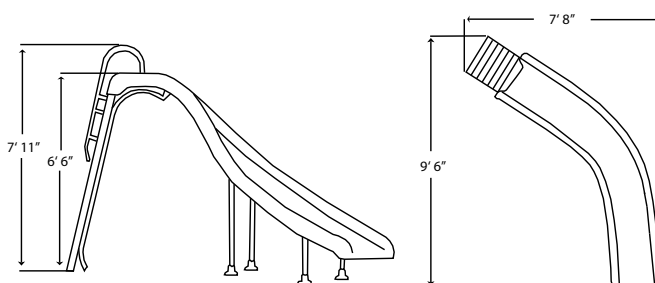

FOOTPRINT:

Radiant White

Marine Blue

Silver Gray

Pewter Gray

Taupe

Actual product colors may vary

All installations must comply with all applicable local and national codes and installation must be completed in accordance with S.R.Smith installation instructions.

Model No.	Curve	Color
635-209-58110	RT	Taupe
635-209-5812	RT	Radiant White
635-209-58120	RT	Pewter Gray
635-209-58121	RT	Silver Gray
635-209-5813	RT	Marine Blue
635-209-58210	LT	Taupe
635-209-5822	LT	Radiant White
635-209-58220	LT	Pewter Gray
635-209-58221	LT	Silver Gray
635-209-5823	LT	Marine Blue

Copyright © 2008 S.R.Smith. All rights reserved.

M-E-BRO-82 03/08

Home Office, Sales and Manufacturing
P.O. Box 400 • 1017 SW Berg Parkway
Canby, OREGON 97013
Phone 503.266.2231 • Fax 503.266.4334

www.srsmith.com 800.824.4387