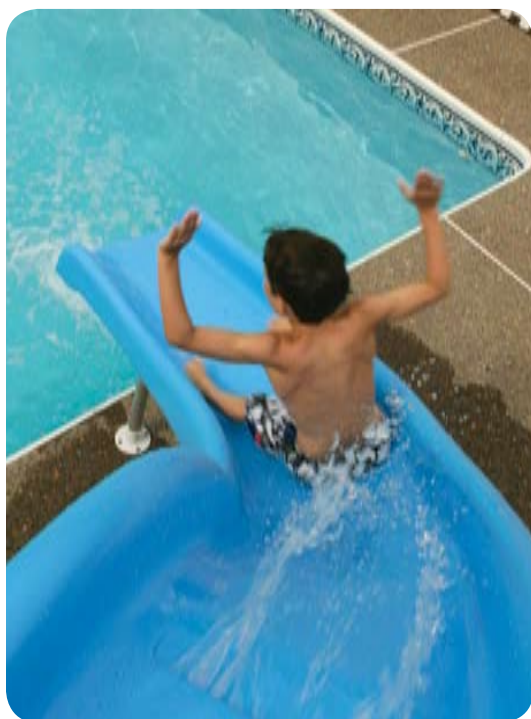

Rogue GrandRapids™