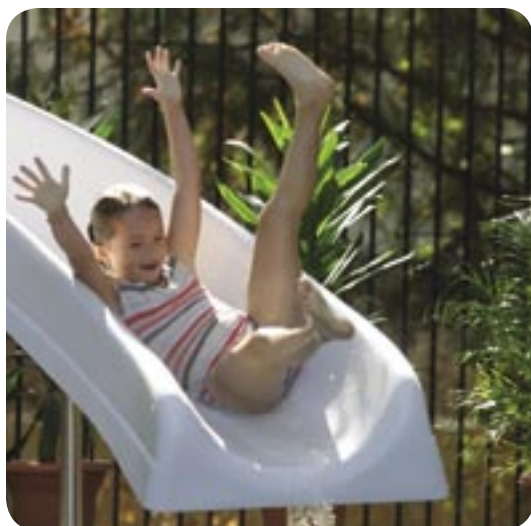

MAKE ANY POOL MORE FUN!

AquaBlast™ and RocketRide™

MAKE ANY POOL MORE FUN!

Our popular AquaBlast™ and RocketRide™ slides were created to fit virtually any size swimming pool. With a low-profile, compact design, these slides are the perfect way to make your pool more fun!

- Only 4'6" tall—low-profile design installs anywhere!
- GrandRapids™ water delivery—provides up to 20 gallons of water per minute for a thrilling ride!
- Available in right or left curves.
- Two-piece runway—boxes for easy shipping
- Hook up to a garden hose or plumb into pool return system.
- Accommodates children and adults up to 250 lbs.
- This Slide Fully Complies with U.S. Consumer Product Safety Commission's Safety Standard For Swimming Pool Slides (16 CFR 1207)

AquaBlast - Enclosed ladder—for maximum safety

RocketRide - Open aluminum ladder offers real value at a lower price point!

AquaBlast™

RocketRide™

AquaBlast™ and RocketRide™

Actual product colors vary slightly.