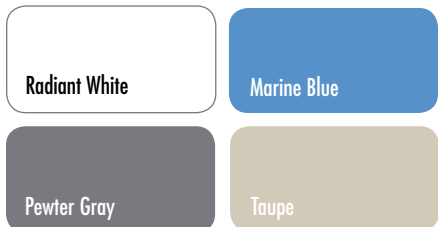

AquaBlast - Enclosed ladder—for maximum safety

RocketRide - Open aluminum ladder offers real value at a lower price point!

AquaBlast™

RocketRide™

AquaBlast™ and RocketRide™

Actual product colors vary slightly.

All installations must meet applicable local codes and installation must be completed in accordance with S.R. Smith written instructions.

FOOTPRINT:

AQUABLAST™ - ENCLOSED LADDER

Model No.	Curve	Color
623-209-5812	RT	Radiant White
623-209-5813	RT	Marine Blue
623-209-58120	RT	Pewter Gray
623-209-58110	RT	Taupe
623-209-5822	LT	Radiant White
623-209-5823	LT	Marine Blue
623-209-58220	LT	Pewter Gray
623-309-58210	LT	Taupe

ROCKETRIDE™ - OPEN ALUMINUM LADDER

Model No.	Curve	Color
622-209-5812	RT	Radiant White
622-209-5813	RT	Marine Blue
622-209-58120	RT	Pewter Gray
622-209-58110	RT	Taupe
622-209-5822	LT	Radiant White
622-209-5823	LT	Marine Blue
622-209-58220	LT	Pewter Gray
622-209-58210	LT	Taupe