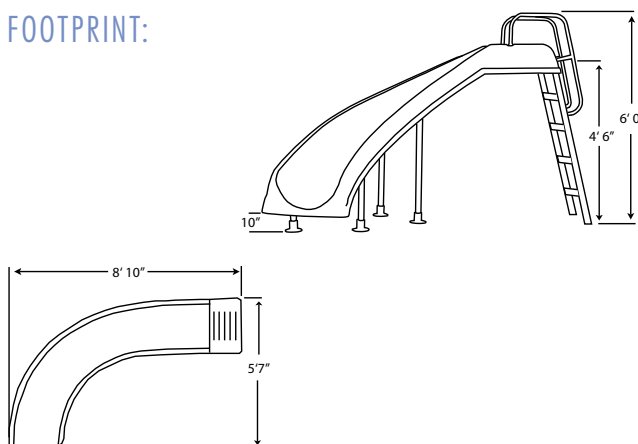

- Only 4'6" tall—low-profile design installs anywhere!
- GrandRapids™ water delivery—provides up to 20 gallons of water per minute for a thrilling ride!
- Available in right or left curves.
- Two-piece runway—boxes for easy shipping
- Hook up to a garden hose or plumb into pool return system.
- Accommodates children and adults up to 250 lbs.
- This Slide Fully Complies with U.S. Consumer Product Safety Commission's Safety Standard For Swimming Pool Slides (16 CFR 1207)

All installations must meet applicable local codes and installation must be completed in accordance with S.R. Smith written instructions.

FOOTPRINT:

AQUABLAST™ - ENCLOSED LADDER

Model No.	Curve	Color
623-209-5812	RT	Radiant White
623-209-5813	RT	Marine Blue
623-209-58120	RT	Pewter Gray
623-209-58110	RT	Taupe
623-209-5822	LT	Radiant White
623-209-5823	LT	Marine Blue
623-209-58220	LT	Pewter Gray
623-309-58210	LT	Taupe

ROCKETRIDE™ - OPEN ALUMINUM LADDER

Model No.	Curve	Color
622-209-5812	RT	Radiant White
622-209-5813	RT	Marine Blue
622-209-58120	RT	Pewter Gray
622-209-58110	RT	Taupe
622-209-5822	LT	Radiant White
622-209-5823	LT	Marine Blue
622-209-58220	LT	Pewter Gray
622-209-58210	LT	Taupe