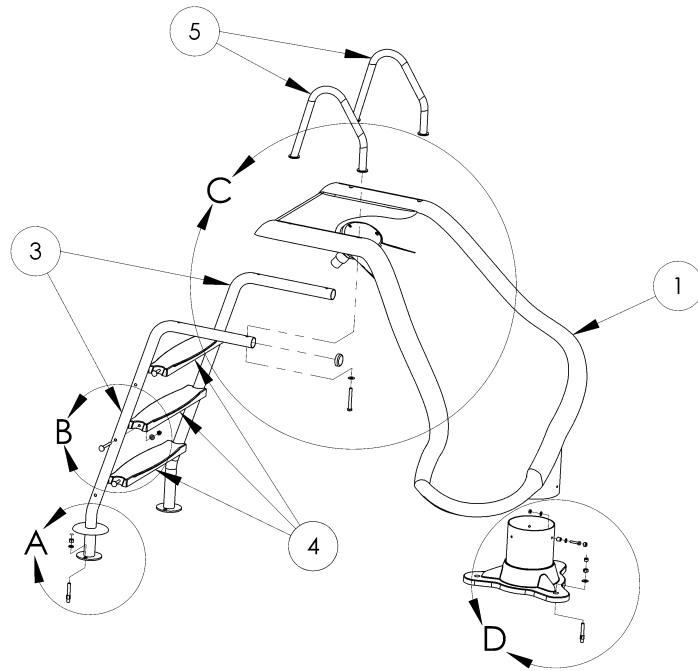

ZOOMERANG™ SLIDE:

FEATURES:

- Durable & Long Lasting Acrylic Construction
- Available in White Only
- Available in Right Turn Only
- 37" High at Seating Area
- Zoom-Flume™ Water Supply System
- Stainless Steel Rails, Legs & Hardware
- Discretely Sits Below a 6' Privacy Fence
- Designed for In-Ground Pools
- Minimum Water Depth of 3'6"
- Water Supply Attaches Directly to Pool Return Inlet
- Weight Limit = 200 Lbs.

ZOOMERANG™ SLIDE

DESCRIPTION	PART NUMBER
Zoomerang Slide - right - wht	Part #ZM-CR-SS

comes w/ss hardware

RESIDENTIAL SLIDES

Zoomerang™ Footprint for RIGHT Turn Only Slide

ZOOMERANG™ SLIDE (ZM-CR-SS):

RESIDENTIAL SLIDES

DETAIL C

DETAIL D

DETAIL B

DETAIL A

ZOOMERANG™ SLIDE (ZM-CR-SS):

ALL CHART INFORMATION BELOW CORRESPONDS WITH THE DRAWING ON THE PREVIOUS PAGE.

DRAWING REPRESENTS THE FOLLOWING PART NUMBERS:
ZM-CR-SS

ITEM #	COMPONENT	DESCRIPTION	KITS – QTY. COUNTS		
			ZM-H1-SS	ZM-H2-SS	ZM
1	ZM-R	ZOOMERANG RUNWAY			1
2	ZM-B	FLUME SUPPORT BASE			1
3	ZM-Ladder	ZOOMERANG LADDER			2
4	ZM-T	ZOOMERANG LADDER TREADS			3
5	ZM-HR	ZOOMERANG HANDRAILS			2
6	LADDER ESCUTCHEONS	LADDER ESCUTCHEONS			2
7	H-.463 X .310 CAP	GRAY PROTECTIVE CAP		3	
8	H-.562 X .390 CAP	GRAY PROTECTIVE CAP		3	
9	H-NYLON BUSHING	.500 OD X.257 ID NYLON BUSHING		3	
10	H-SS 1/4 FLAT W	1/4" FLAT WASHER S.S.		6	
11	H-SS 1/4 H C/S	1/4" X 1-1/4" HEX HEAD BOLT S.S.		3	
12	H-SS 1/4 H NUT	1/4" FINISH HEX NUT S.S.		3	
13	H-SS 3/8 FLT WASHER	3/8" X 1" FLAT WASHER S.S.	12	6	
14	H-SS 3/8 F NUT	3/8" FINISH NUT S.S.	4	3	
15	H-SS 3/8 WEDGE	3/8" X 2-3/4" WEDGE ANCHOR W/NUT & WASHER S.S.	4	3	
16	H-SS 3/8 X 3 TAP	3/8" X 3" HEX HEAD TAP BOLT S.S.	8	3	
17	H-SS 5/16 BOLT	5/16 X 2 3/4" LADDER BOLT S.S.	6		
18	H-SS 5/16 F WAS	5/16" SAE FLAT WASHER S.S.	6		
19	H-SS 5/16 H NUT	5/16"HEX FINISH NUT S.S.	6		
20	H-VINYL NUT CAP	1-5/8" X 1/2" WHITE VINYL CAP	2		