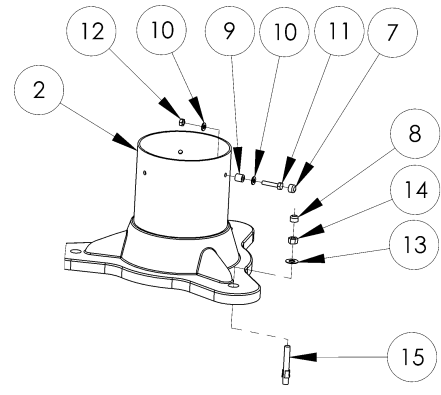

ZOOMERANG™ SLIDE:

FEATURES:

- Durable & Long Lasting Acrylic Construction
- Available in White Only
- Available in Right Turn Only
- 37" High at Seating Area
- Zoom-Flume™ Water Supply System
- Stainless Steel Rails, Legs & Hardware
- Discretely Sits Below a 6' Privacy Fence
- Designed for In-Ground Pools
- Minimum Water Depth of 3'6"
- Water Supply Attaches Directly to Pool Return Inlet
- Weight Limit = 200 Lbs.

ZOOMERANG™ SLIDE

DESCRIPTION	PART NUMBER
Zoomerang Slide - right - wht	Part #ZM-CR-SS

comes w/ss hardware

RESIDENTIAL SLIDES

Zoomerang™ Footprint for RIGHT Turn Only Slide

ZOOMERANG™ SLIDE (ZM-CR-SS):

RESIDENTIAL SLIDES

DETAIL C

DETAIL D

DETAIL B

DETAIL A

ZOOMERANG™ SLIDE (ZM-CR-SS):

ALL CHART INFORMATION BELOW CORRESPONDS WITH THE DRAWING ON THE PREVIOUS PAGE.

DRAWING REPRESENTS THE FOLLOWING PART NUMBERS:
ZM-CR-SS

ITEM #	COMPONENT	DESCRIPTION	KITS – QTY. COUNTS		
			ZM-H1-SS	ZM-H2-SS	ZM
1	ZM-R	ZOOMERANG RUNWAY			1
2	ZM-B	FLUME SUPPORT BASE			1
3	ZM-Ladder	ZOOMERANG LADDER			2
4	ZM-T	ZOOMERANG LADDER TREADS			3
5	ZM-HR	ZOOMERANG HANDRAILS			2
6	LADDER ESCUTCHEONS	LADDER ESCUTCHEONS			2
7	H-.463 X .310 CAP	GRAY PROTECTIVE CAP		3	
8	H-.562 X .390 CAP	GRAY PROTECTIVE CAP		3	
9	H-NYLON BUSHING	.500 OD X.257 ID NYLON BUSHING		3	
10	H-SS 1/4 FLAT W	1/4" FLAT WASHER S.S.		6	
11	H-SS 1/4 H C/S	1/4" X 1-1/4" HEX HEAD BOLT S.S.		3	
12	H-SS 1/4 H NUT	1/4" FINISH HEX NUT S.S.		3	
13	H-SS 3/8 FLT WASHER	3/8" X 1" FLAT WASHER S.S.	12	6	
14	H-SS 3/8 F NUT	3/8" FINISH NUT S.S.	4	3	
15	H-SS 3/8 WEDGE	3/8" X 2-3/4" WEDGE ANCHOR W/NUT & WASHER S.S.	4	3	
16	H-SS 3/8 X 3 TAP	3/8" X 3" HEX HEAD TAP BOLT S.S.	8	3	
17	H-SS 5/16 BOLT	5/16 X 2 3/4" LADDER BOLT S.S.	6		
18	H-SS 5/16 F WAS	5/16" SAE FLAT WASHER S.S.	6		
19	H-SS 5/16 H NUT	5/16"HEX FINISH NUT S.S.	6		
20	H-VINYL NUT CAP	1-5/8" X 1/2" WHITE VINYL CAP	2		