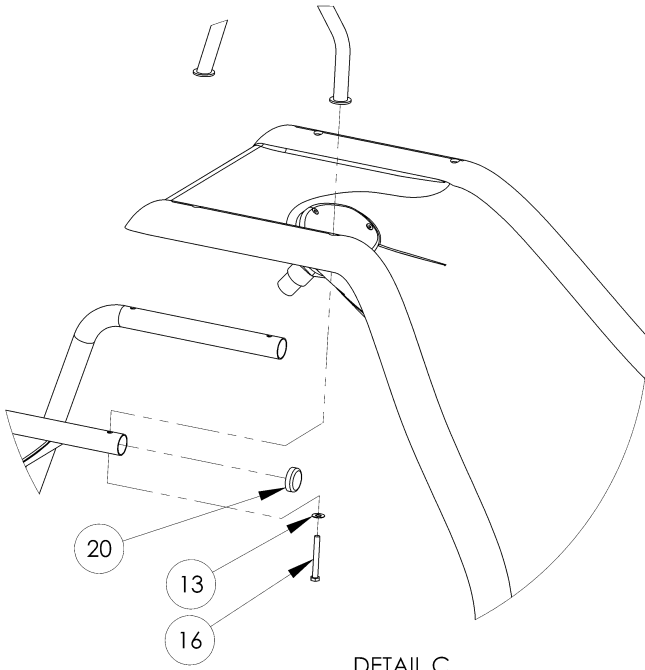

ZOOMERANG™ SLIDE:

FEATURES:

- Durable & Long Lasting Acrylic Construction
- Available in White Only
- Available in Right Turn Only
- 37" High at Seating Area
- Zoom-Flume™ Water Supply System
- Stainless Steel Rails, Legs & Hardware
- Discretely Sits Below a 6' Privacy Fence
- Designed for In-Ground Pools
- Minimum Water Depth of 3'6"
- Water Supply Attaches Directly to Pool Return Inlet
- Weight Limit = 200 Lbs.

ZOOMERANG™ SLIDE

DESCRIPTION	PART NUMBER
Zoomerang Slide - right - wht	Part #ZM-CR-SS

comes w/ss hardware

RESIDENTIAL SLIDES

Zoomerang™ Footprint for RIGHT Turn Only Slide

ZOOMERANG™ SLIDE (ZM-CR-SS):

RESIDENTIAL SLIDES

DETAIL C

DETAIL D

DETAIL B

DETAIL A

ZOOMERANG™ SLIDE (ZM-CR-SS):

ALL CHART INFORMATION BELOW CORRESPONDS WITH THE DRAWING ON THE PREVIOUS PAGE.

DRAWING REPRESENTS THE FOLLOWING PART NUMBERS:
ZM-CR-SS

ITEM #	COMPONENT	DESCRIPTION	KITS – QTY. COUNTS		
			ZM-H1-SS	ZM-H2-SS	ZM
1	ZM-R	ZOOMERANG RUNWAY			1
2	ZM-B	FLUME SUPPORT BASE			1
3	ZM-Ladder	ZOOMERANG LADDER			2
4	ZM-T	ZOOMERANG LADDER TREADS			3
5	ZM-HR	ZOOMERANG HANDRAILS			2
6	LADDER ESCUTCHEONS	LADDER ESCUTCHEONS			2
7	H-.463 X .310 CAP	GRAY PROTECTIVE CAP		3	
8	H-.562 X .390 CAP	GRAY PROTECTIVE CAP		3	
9	H-NYLON BUSHING	.500 OD X.257 ID NYLON BUSHING		3	
10	H-SS 1/4 FLAT W	1/4" FLAT WASHER S.S.		6	
11	H-SS 1/4 H C/S	1/4" X 1-1/4" HEX HEAD BOLT S.S.		3	
12	H-SS 1/4 H NUT	1/4" FINISH HEX NUT S.S.		3	
13	H-SS 3/8 FLT WASHER	3/8" X 1" FLAT WASHER S.S.	12	6	
14	H-SS 3/8 F NUT	3/8" FINISH NUT S.S.	4	3	
15	H-SS 3/8 WEDGE	3/8" X 2-3/4" WEDGE ANCHOR W/NUT & WASHER S.S.	4	3	
16	H-SS 3/8 X 3 TAP	3/8" X 3" HEX HEAD TAP BOLT S.S.	8	3	
17	H-SS 5/16 BOLT	5/16 X 2 3/4" LADDER BOLT S.S.	6		
18	H-SS 5/16 F WAS	5/16" SAE FLAT WASHER S.S.	6		
19	H-SS 5/16 H NUT	5/16"HEX FINISH NUT S.S.	6		
20	H-VINYL NUT CAP	1-5/8" X 1/2" WHITE VINYL CAP	2		