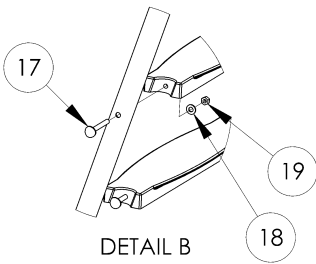

ZOOMERANG™ SLIDE:

FEATURES:

- Durable & Long Lasting Acrylic Construction
- Available in White Only
- Available in Right Turn Only
- 37" High at Seating Area
- Zoom-Flume™ Water Supply System
- Stainless Steel Rails, Legs & Hardware
- Discretely Sits Below a 6' Privacy Fence
- Designed for In-Ground Pools
- Minimum Water Depth of 3'6"
- Water Supply Attaches Directly to Pool Return Inlet
- Weight Limit = 200 Lbs.

ZOOMERANG™ SLIDE

DESCRIPTION	PART NUMBER
Zoomerang Slide - right - wht	Part #ZM-CR-SS

comes w/ss hardware

RESIDENTIAL SLIDES

Zoomerang™ Footprint for RIGHT Turn Only Slide

ZOOMERANG™ SLIDE (ZM-CR-SS):

RESIDENTIAL SLIDES

DETAIL C

DETAIL D

DETAIL B

DETAIL A

ZOOMERANG™ SLIDE (ZM-CR-SS):

ALL CHART INFORMATION BELOW CORRESPONDS WITH THE DRAWING ON THE PREVIOUS PAGE.

DRAWING REPRESENTS THE FOLLOWING PART NUMBERS:
ZM-CR-SS

ITEM #	COMPONENT	DESCRIPTION	KITS – QTY. COUNTS		
			ZM-H1-SS	ZM-H2-SS	ZM
1	ZM-R	ZOOMERANG RUNWAY			1
2	ZM-B	FLUME SUPPORT BASE			1
3	ZM-Ladder	ZOOMERANG LADDER			2
4	ZM-T	ZOOMERANG LADDER TREADS			3
5	ZM-HR	ZOOMERANG HANDRAILS			2
6	LADDER ESCUTCHEONS	LADDER ESCUTCHEONS			2
7	H-.463 X .310 CAP	GRAY PROTECTIVE CAP		3	
8	H-.562 X .390 CAP	GRAY PROTECTIVE CAP		3	
9	H-NYLON BUSHING	.500 OD X.257 ID NYLON BUSHING		3	
10	H-SS 1/4 FLAT W	1/4" FLAT WASHER S.S.		6	
11	H-SS 1/4 H C/S	1/4" X 1-1/4" HEX HEAD BOLT S.S.		3	
12	H-SS 1/4 H NUT	1/4" FINISH HEX NUT S.S.		3	
13	H-SS 3/8 FLT WASHER	3/8" X 1" FLAT WASHER S.S.	12	6	
14	H-SS 3/8 F NUT	3/8" FINISH NUT S.S.	4	3	
15	H-SS 3/8 WEDGE	3/8" X 2-3/4" WEDGE ANCHOR W/NUT & WASHER S.S.	4	3	
16	H-SS 3/8 X 3 TAP	3/8" X 3" HEX HEAD TAP BOLT S.S.	8	3	
17	H-SS 5/16 BOLT	5/16 X 2 3/4" LADDER BOLT S.S.	6		
18	H-SS 5/16 F WAS	5/16" SAE FLAT WASHER S.S.	6		
19	H-SS 5/16 H NUT	5/16"HEX FINISH NUT S.S.	6		
20	H-VINYL NUT CAP	1-5/8" X 1/2" WHITE VINYL CAP	2		