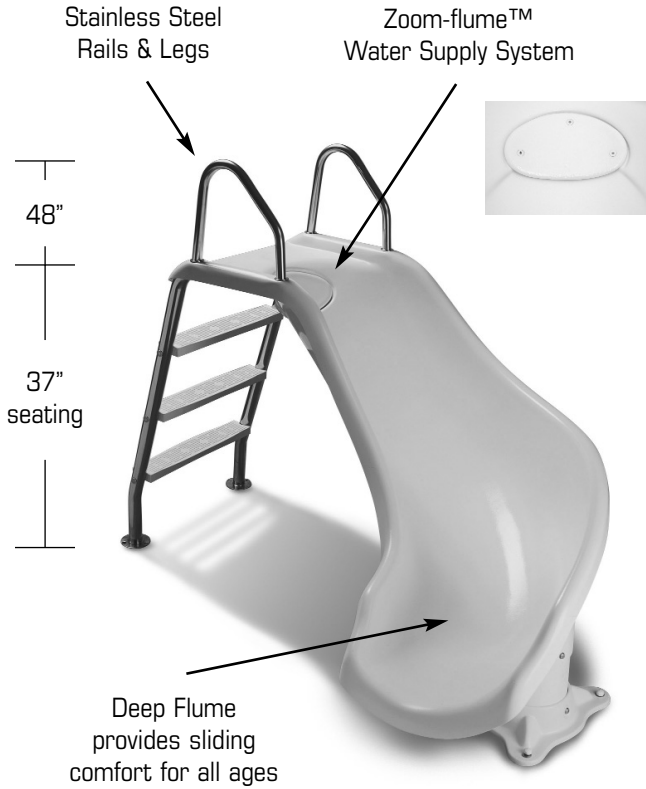

ZOOMERANG™ SLIDE:

FEATURES:

- Durable & Long Lasting Acrylic Construction
- Available in White Only
- Available in Right Turn Only
- 37" High at Seating Area
- Zoom-Flume™ Water Supply System
- Stainless Steel Rails, Legs & Hardware
- Discretely Sits Below a 6' Privacy Fence
- Designed for In-Ground Pools
- Minimum Water Depth of 3'6"
- Water Supply Attaches Directly to Pool Return Inlet
- Weight Limit = 200 Lbs.

ZOOMERANG™ SLIDE

DESCRIPTION	PART NUMBER
Zoomerang Slide - right - wht	Part #ZM-CR-SS

comes w/ss hardware

RESIDENTIAL SLIDES

Zoomerang™ Footprint for RIGHT Turn Only Slide

ZOOMERANG™ SLIDE (ZM-CR-SS):

RESIDENTIAL SLIDES

DETAIL C

DETAIL D

DETAIL B

DETAIL A

ZOOMERANG™ SLIDE (ZM-CR-SS):

ALL CHART INFORMATION BELOW CORRESPONDS WITH THE DRAWING ON THE PREVIOUS PAGE.

DRAWING REPRESENTS THE FOLLOWING PART NUMBERS:
ZM-CR-SS

ITEM #	COMPONENT	DESCRIPTION	KITS – QTY. COUNTS		
			ZM-H1-SS	ZM-H2-SS	ZM
1	ZM-R	ZOOMERANG RUNWAY			1
2	ZM-B	FLUME SUPPORT BASE			1
3	ZM-Ladder	ZOOMERANG LADDER			2
4	ZM-T	ZOOMERANG LADDER TREADS			3
5	ZM-HR	ZOOMERANG HANDRAILS			2
6	LADDER ESCUTCHEONS	LADDER ESCUTCHEONS			2
7	H-.463 X .310 CAP	GRAY PROTECTIVE CAP		3	
8	H-.562 X .390 CAP	GRAY PROTECTIVE CAP		3	
9	H-NYLON BUSHING	.500 OD X.257 ID NYLON BUSHING		3	
10	H-SS 1/4 FLAT W	1/4" FLAT WASHER S.S.		6	
11	H-SS 1/4 H C/S	1/4" X 1-1/4" HEX HEAD BOLT S.S.		3	
12	H-SS 1/4 H NUT	1/4" FINISH HEX NUT S.S.		3	
13	H-SS 3/8 FLT WASHER	3/8" X 1" FLAT WASHER S.S.	12	6	
14	H-SS 3/8 F NUT	3/8" FINISH NUT S.S.	4	3	
15	H-SS 3/8 WEDGE	3/8" X 2-3/4" WEDGE ANCHOR W/NUT & WASHER S.S.	4	3	
16	H-SS 3/8 X 3 TAP	3/8" X 3" HEX HEAD TAP BOLT S.S.	8	3	
17	H-SS 5/16 BOLT	5/16 X 2 3/4" LADDER BOLT S.S.	6		
18	H-SS 5/16 F WAS	5/16" SAE FLAT WASHER S.S.	6		
19	H-SS 5/16 H NUT	5/16"HEX FINISH NUT S.S.	6		
20	H-VINYL NUT CAP	1-5/8" X 1/2" WHITE VINYL CAP	2		

NOTES:

Zoomerang available in white only.
 Zoomerang available in right turn only.