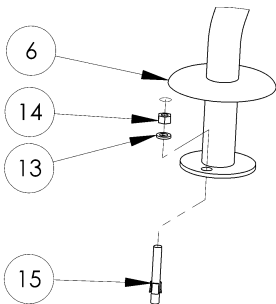

ZOOMERANG™ SLIDE:

FEATURES:

- Durable & Long Lasting Acrylic Construction
- Available in White Only
- Available in Right Turn Only
- 37" High at Seating Area
- Zoom-Flume™ Water Supply System
- Stainless Steel Rails, Legs & Hardware
- Discretely Sits Below a 6' Privacy Fence
- Designed for In-Ground Pools
- Minimum Water Depth of 3'6"
- Water Supply Attaches Directly to Pool Return Inlet
- Weight Limit = 200 Lbs.

ZOOMERANG™ SLIDE

DESCRIPTION	PART NUMBER
Zoomerang Slide - right - wht	Part #ZM-CR-SS

comes w/ss hardware

RESIDENTIAL SLIDES

Zoomerang™ Footprint for RIGHT Turn Only Slide

ZOOMERANG™ SLIDE (ZM-CR-SS):

RESIDENTIAL SLIDES

DETAIL C

DETAIL D

DETAIL B

DETAIL A

ZOOMERANG™ SLIDE (ZM-CR-SS):

ALL CHART INFORMATION BELOW CORRESPONDS WITH THE DRAWING ON THE PREVIOUS PAGE.

DRAWING REPRESENTS THE FOLLOWING PART NUMBERS:
ZM-CR-SS

ITEM #	COMPONENT	DESCRIPTION	KITS – QTY. COUNTS		
			ZM-H1-SS	ZM-H2-SS	ZM
1	ZM-R	ZOOMERANG RUNWAY			1
2	ZM-B	FLUME SUPPORT BASE			1
3	ZM-Ladder	ZOOMERANG LADDER			2
4	ZM-T	ZOOMERANG LADDER TREADS			3
5	ZM-HR	ZOOMERANG HANDRAILS			2
6	LADDER ESCUTCHEONS	LADDER ESCUTCHEONS			2
7	H-.463 X .310 CAP	GRAY PROTECTIVE CAP		3	
8	H-.562 X .390 CAP	GRAY PROTECTIVE CAP		3	
9	H-NYLON BUSHING	.500 OD X.257 ID NYLON BUSHING		3	
10	H-SS 1/4 FLAT W	1/4" FLAT WASHER S.S.		6	
11	H-SS 1/4 H C/S	1/4" X 1-1/4" HEX HEAD BOLT S.S.		3	
12	H-SS 1/4 H NUT	1/4" FINISH HEX NUT S.S.		3	
13	H-SS 3/8 FLT WASHER	3/8" X 1" FLAT WASHER S.S.	12	6	
14	H-SS 3/8 F NUT	3/8" FINISH NUT S.S.	4	3	
15	H-SS 3/8 WEDGE	3/8" X 2-3/4" WEDGE ANCHOR W/NUT & WASHER S.S.	4	3	
16	H-SS 3/8 X 3 TAP	3/8" X 3" HEX HEAD TAP BOLT S.S.	8	3	
17	H-SS 5/16 BOLT	5/16 X 2 3/4" LADDER BOLT S.S.	6		
18	H-SS 5/16 F WAS	5/16" SAE FLAT WASHER S.S.	6		
19	H-SS 5/16 H NUT	5/16"HEX FINISH NUT S.S.	6		
20	H-VINYL NUT CAP	1-5/8" X 1/2" WHITE VINYL CAP	2		