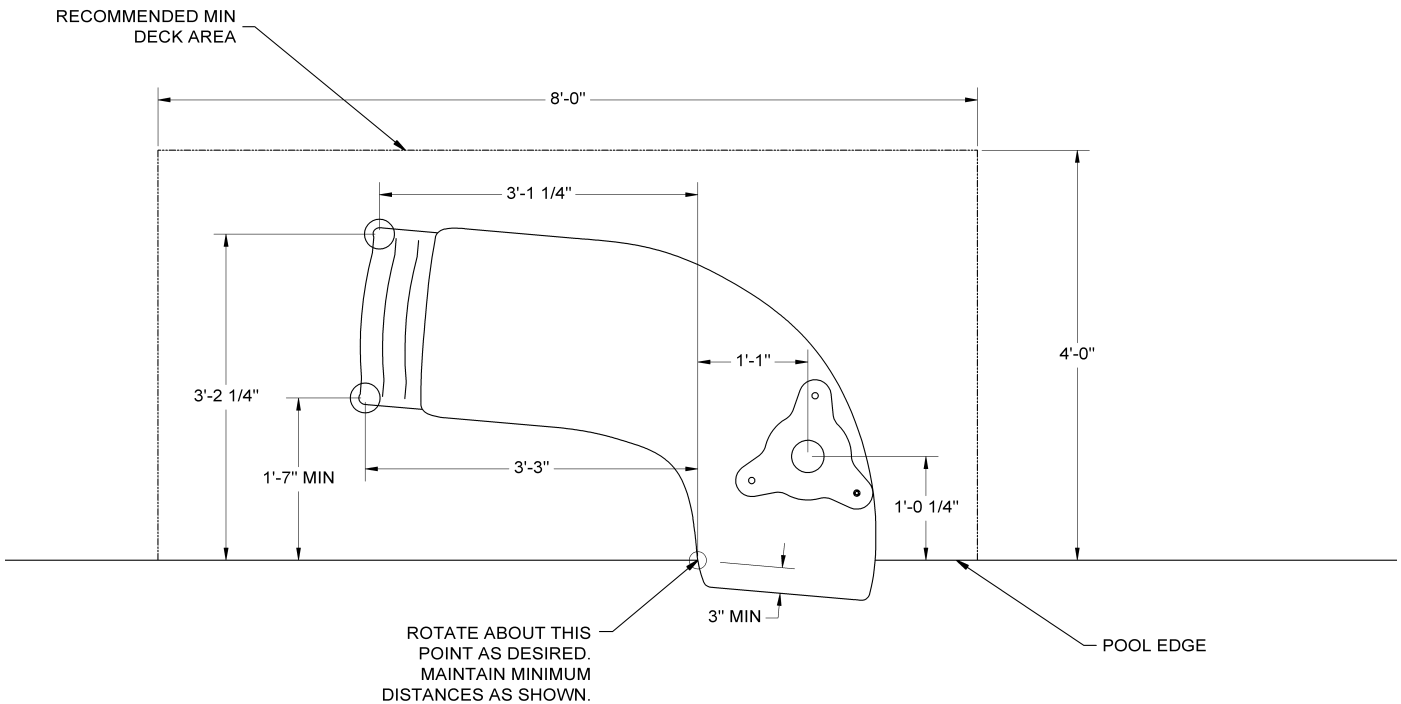

ZOOMERANG™ SLIDE:

FEATURES:

- Durable & Long Lasting Acrylic Construction
- Available in White Only
- Available in Right Turn Only
- 37" High at Seating Area
- Zoom-Flume™ Water Supply System
- Stainless Steel Rails, Legs & Hardware
- Discretely Sits Below a 6' Privacy Fence
- Designed for In-Ground Pools
- Minimum Water Depth of 3'6"
- Water Supply Attaches Directly to Pool Return Inlet
- Weight Limit = 200 Lbs.

ZOOMERANG™ SLIDE

DESCRIPTION	PART NUMBER
Zoomerang Slide - right - wht	Part #ZM-CR-SS

comes w/ss hardware

RESIDENTIAL SLIDES

Zoomerang™ Footprint for RIGHT Turn Only Slide

ZOOMERANG™ SLIDE (ZM-CR-SS):

RESIDENTIAL SLIDES

DETAIL C

DETAIL D

DETAIL B

DETAIL A

ZOOMERANG™ SLIDE (ZM-CR-SS):

ALL CHART INFORMATION BELOW CORRESPONDS WITH THE DRAWING ON THE PREVIOUS PAGE.

DRAWING REPRESENTS THE FOLLOWING PART NUMBERS:
ZM-CR-SS

ITEM #	COMPONENT	DESCRIPTION	KITS – QTY. COUNTS		
			ZM-H1-SS	ZM-H2-SS	ZM
1	ZM-R	ZOOMERANG RUNWAY			1
2	ZM-B	FLUME SUPPORT BASE			1
3	ZM-Ladder	ZOOMERANG LADDER			2
4	ZM-T	ZOOMERANG LADDER TREADS			3
5	ZM-HR	ZOOMERANG HANDRAILS			2
6	LADDER ESCUTCHEONS	LADDER ESCUTCHEONS			2
7	H-.463 X .310 CAP	GRAY PROTECTIVE CAP		3	
8	H-.562 X .390 CAP	GRAY PROTECTIVE CAP		3	
9	H-NYLON BUSHING	.500 OD X.257 ID NYLON BUSHING		3	
10	H-SS 1/4 FLAT W	1/4" FLAT WASHER S.S.		6	
11	H-SS 1/4 H C/S	1/4" X 1-1/4" HEX HEAD BOLT S.S.		3	
12	H-SS 1/4 H NUT	1/4" FINISH HEX NUT S.S.		3	
13	H-SS 3/8 FLT WASHER	3/8" X 1" FLAT WASHER S.S.	12	6	
14	H-SS 3/8 F NUT	3/8" FINISH NUT S.S.	4	3	
15	H-SS 3/8 WEDGE	3/8" X 2-3/4" WEDGE ANCHOR W/NUT & WASHER S.S.	4	3	
16	H-SS 3/8 X 3 TAP	3/8" X 3" HEX HEAD TAP BOLT S.S.	8	3	
17	H-SS 5/16 BOLT	5/16 X 2 3/4" LADDER BOLT S.S.	6		
18	H-SS 5/16 F WAS	5/16" SAE FLAT WASHER S.S.	6		
19	H-SS 5/16 H NUT	5/16"HEX FINISH NUT S.S.	6		
20	H-VINYL NUT CAP	1-5/8" X 1/2" WHITE VINYL CAP	2		