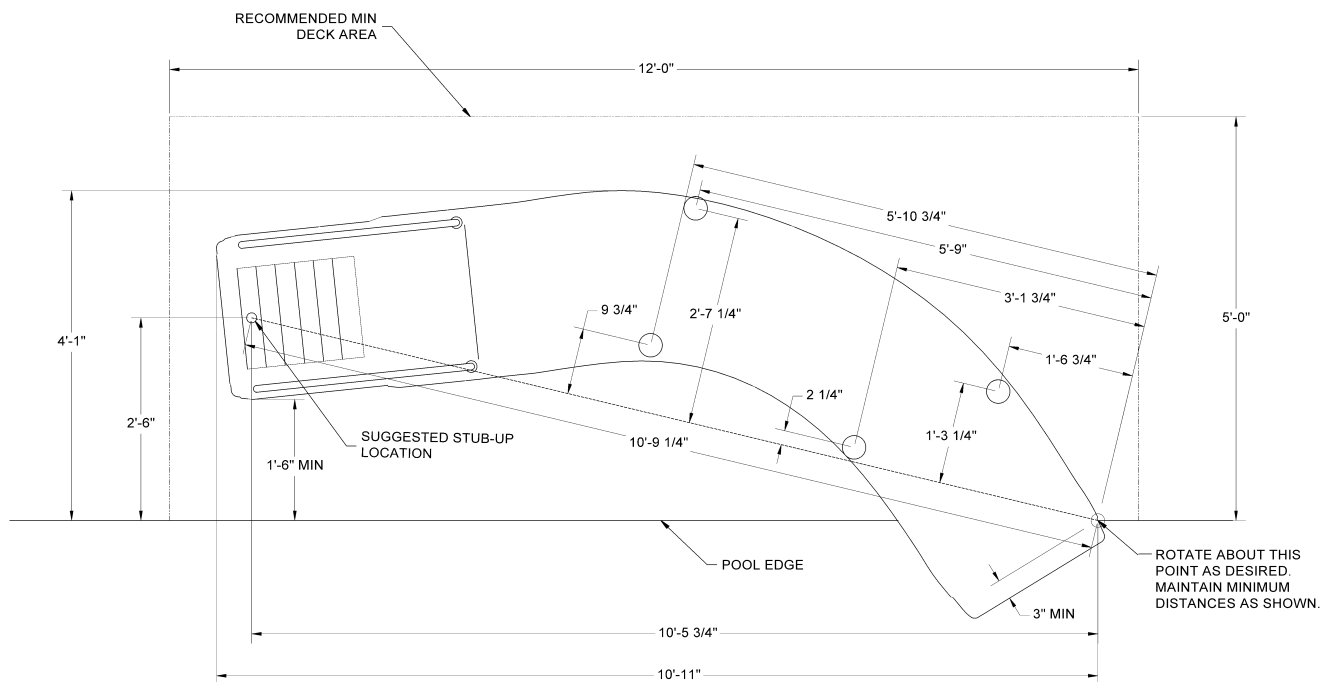

Wild Ride™ Footprint for RIGHT Turn Slide