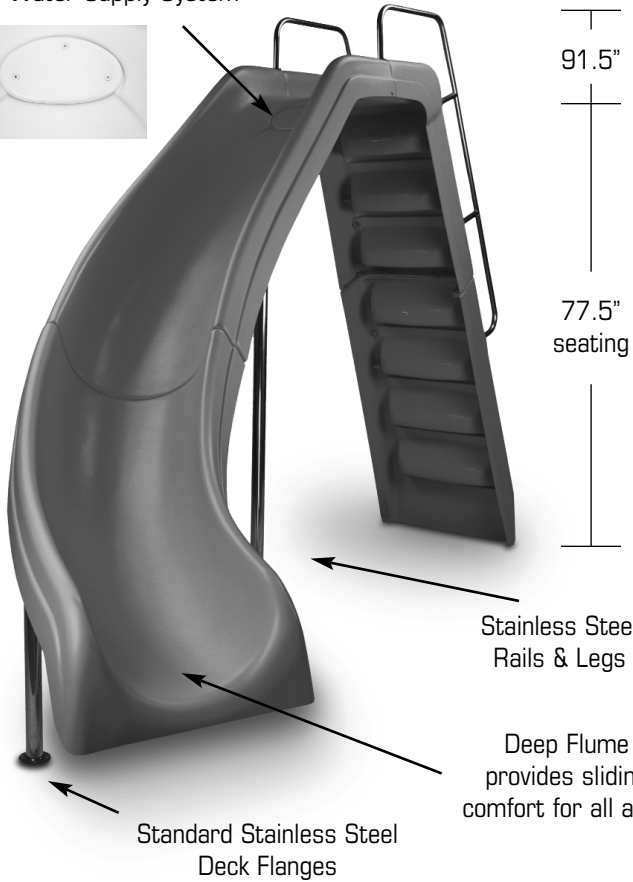

### FEATURES:

- Durable & Long Lasting Acrylic With Fiberglass Reinforcements
- Available in White, Tan, Gray & Blue
- Available in Right or Left Turn
- 77.5" High at Seating Area
- Zoom-Flume™ Water Supply System
- Stainless Steel Rails, Legs & Hardware
- Exclusive Stainless Steel Deck Flanges
- Optional Powder Coated Rails & Legs
- Fully Molded Steps Provide Safe Access to Slide Flume
- Weight Limit = 250 Lbs.
- See Available Slide Colors on Pg. 27

### WILD RIDE™ - RIGHT

DESCRIPTION	PART NUMBER
Wild Ride Slide - right - wht	Part #WRS-CR-SS
Wild Ride Slide - right - blue	Part #WRS-CRB-SS
Wild Ride Slide - right - tan	Part #WRS-CRT-SS
Wild Ride Slide - right - gray	Part #WRS-CRG-SS

### Wild Ride™ Footprint for RIGHT Turn Slide